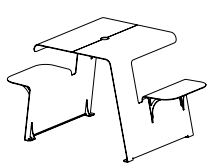

PIKNIK simply plays on material and shapes. Its friendly and inviting curvy lines and the lightness of its folded steel sheets make it be a true piknik table, open to all. It brings people together and invites to sharing.

TABLE 2 PLACES / TABLE 2 PLACES

L	750 mm
H	760 mm
P	1 350 mm
h	500 mm
kg	55

TABLE 4 PLACES / TABLE 4 PLACES

L	1 240 mm
H	760 mm
P	1 350 mm
h	500 mm
kg	85

TABOURET / STOOL

L	300 mm
P	620 mm
h	425 mm
kg	13

MATÉRIAUX / MATERIALS
acier / steel